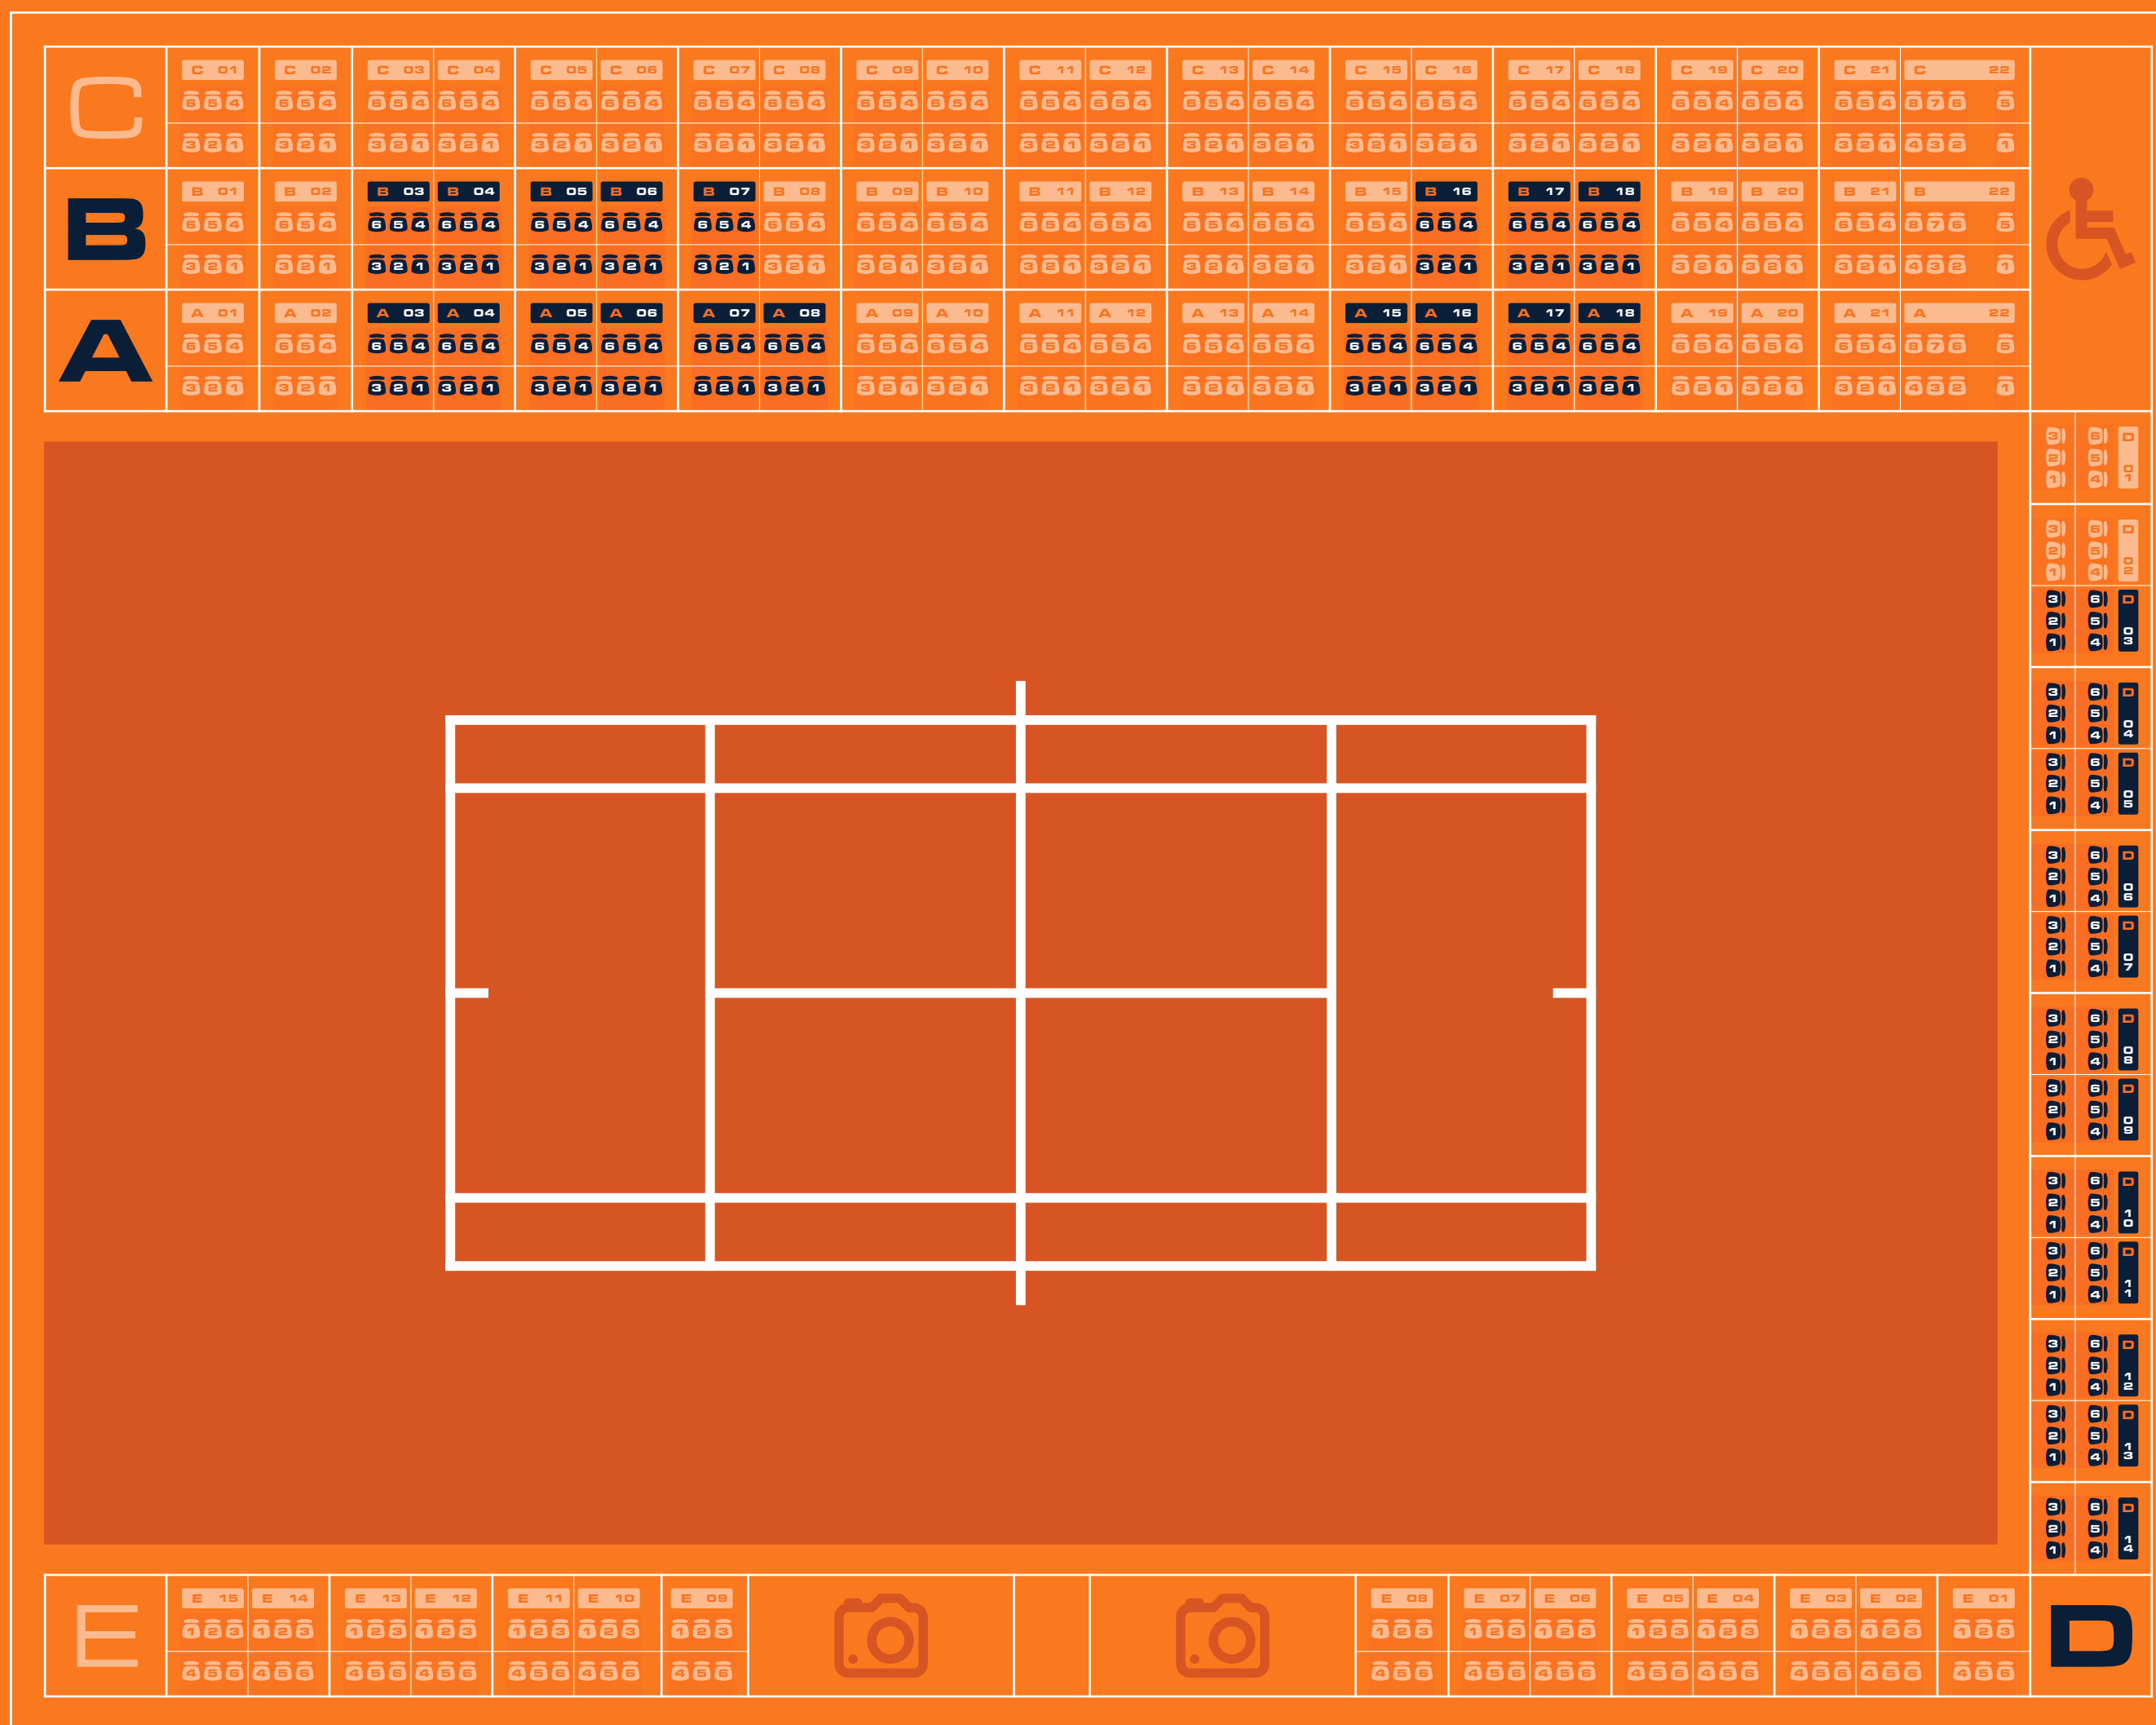

Prices of weekly packages

Sector

A

A03 - A08

A15 - A18

5.000€

THE PRICE IS FOR VIP BOX FOR 6 PERSONS
PRICE IS WITHOUT VAT

Sector

B

B03 - B07

B16 - B18

4.200€

THE PRICE IS FOR VIP BOX FOR 6 PERSONS
PRICE IS WITHOUT VAT

Sector

D

D03 - D14

6.000€

THE PRICE IS FOR VIP BOX FOR 6 PERSONS
PRICE IS WITHOUT VAT

For all additional information
tickets@serbiaopen.org